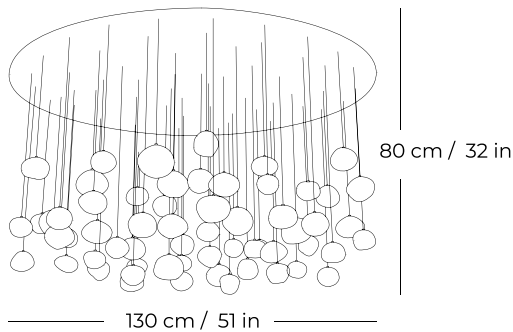

/ Model A1/60

Overall size:	Width: 130 cm / 51 in Height: 80 cm / 32 in
	Made to order for custom sizes Width: 7 - 200+ cm / 3 - 79+ in Height: 20 - 800 cm / 8 in - 26 ft
Glass element size:	Diameter: Ø 7-12 cm / 3-5 in
Number of glass elements:	60
Materials:	Blowing glass, Metal: brass/aluminum /stainless steel
Light source:	Custom LED module 1W, 100 Lm, temperature 3000K, 24V, dimming, Power supply provided