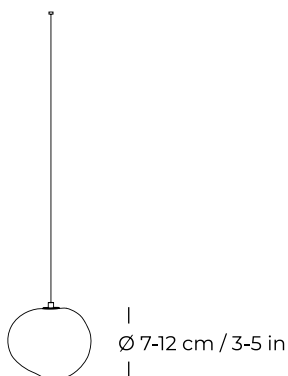

All items are handmade by the best craftsmen. We implement the boldest non-standard projects, which result in a one-of-a-kind product. We eliminated mechanical processes in production as much as possible, thanks to manual work there are never two exact pieces. Each work made is a unique work of art.